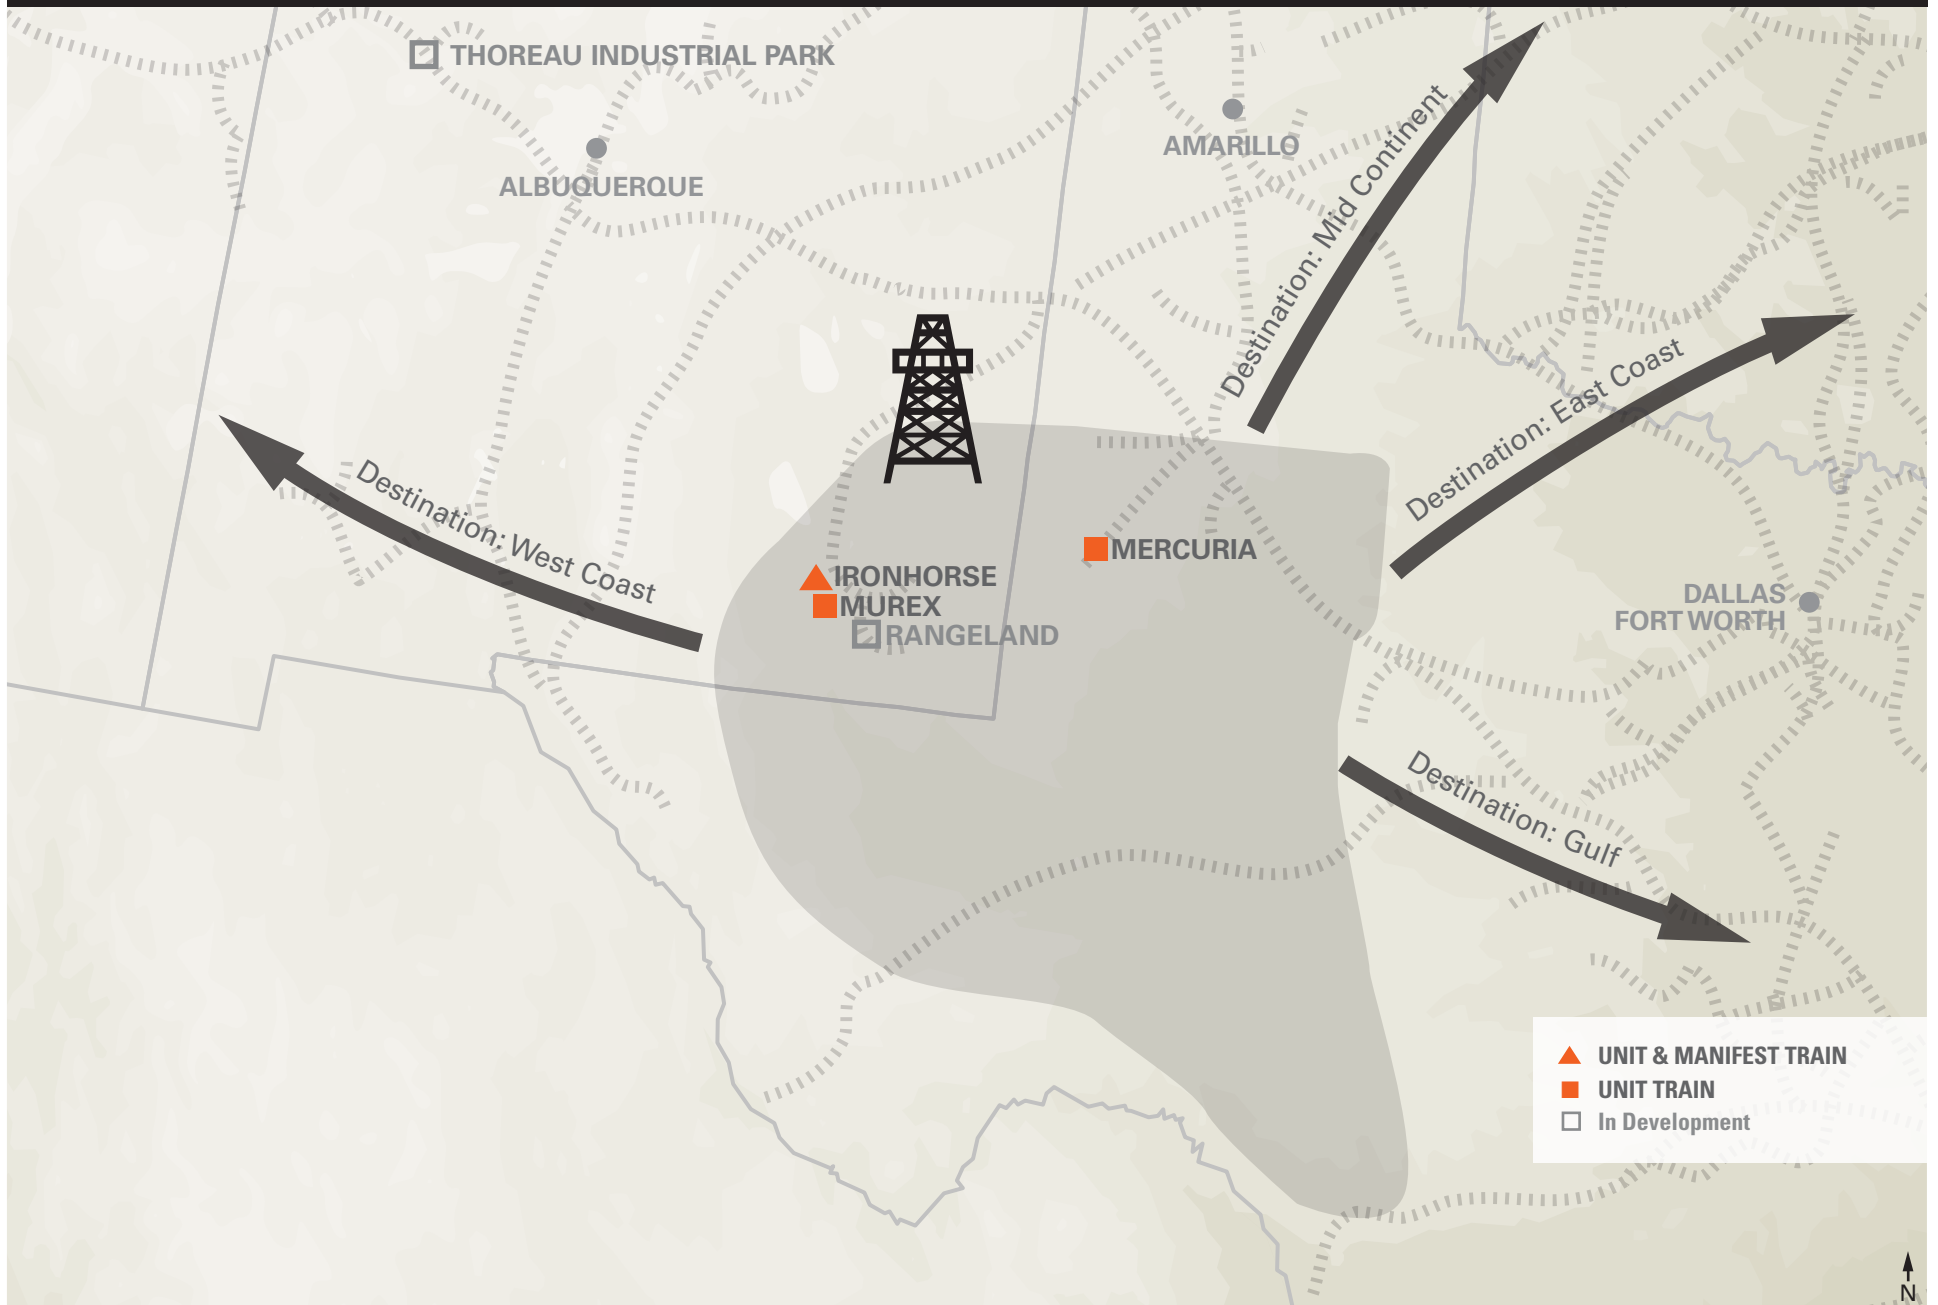

PERMIAN BASIN MAP

Permian Basin Existing Facilities

Ironhorse

Artesia, NM
Service: Unit and Manifest Train
Contact: Khory Ramage
Phone: 575-308-1906
khoryr@ironhorsepermianbasin.com

Mercuria

Brownfield, TX
Service: Unit Train
Contact: Rodney Hilt
Phone: 720-214-6212
rhilt@mercuria.com