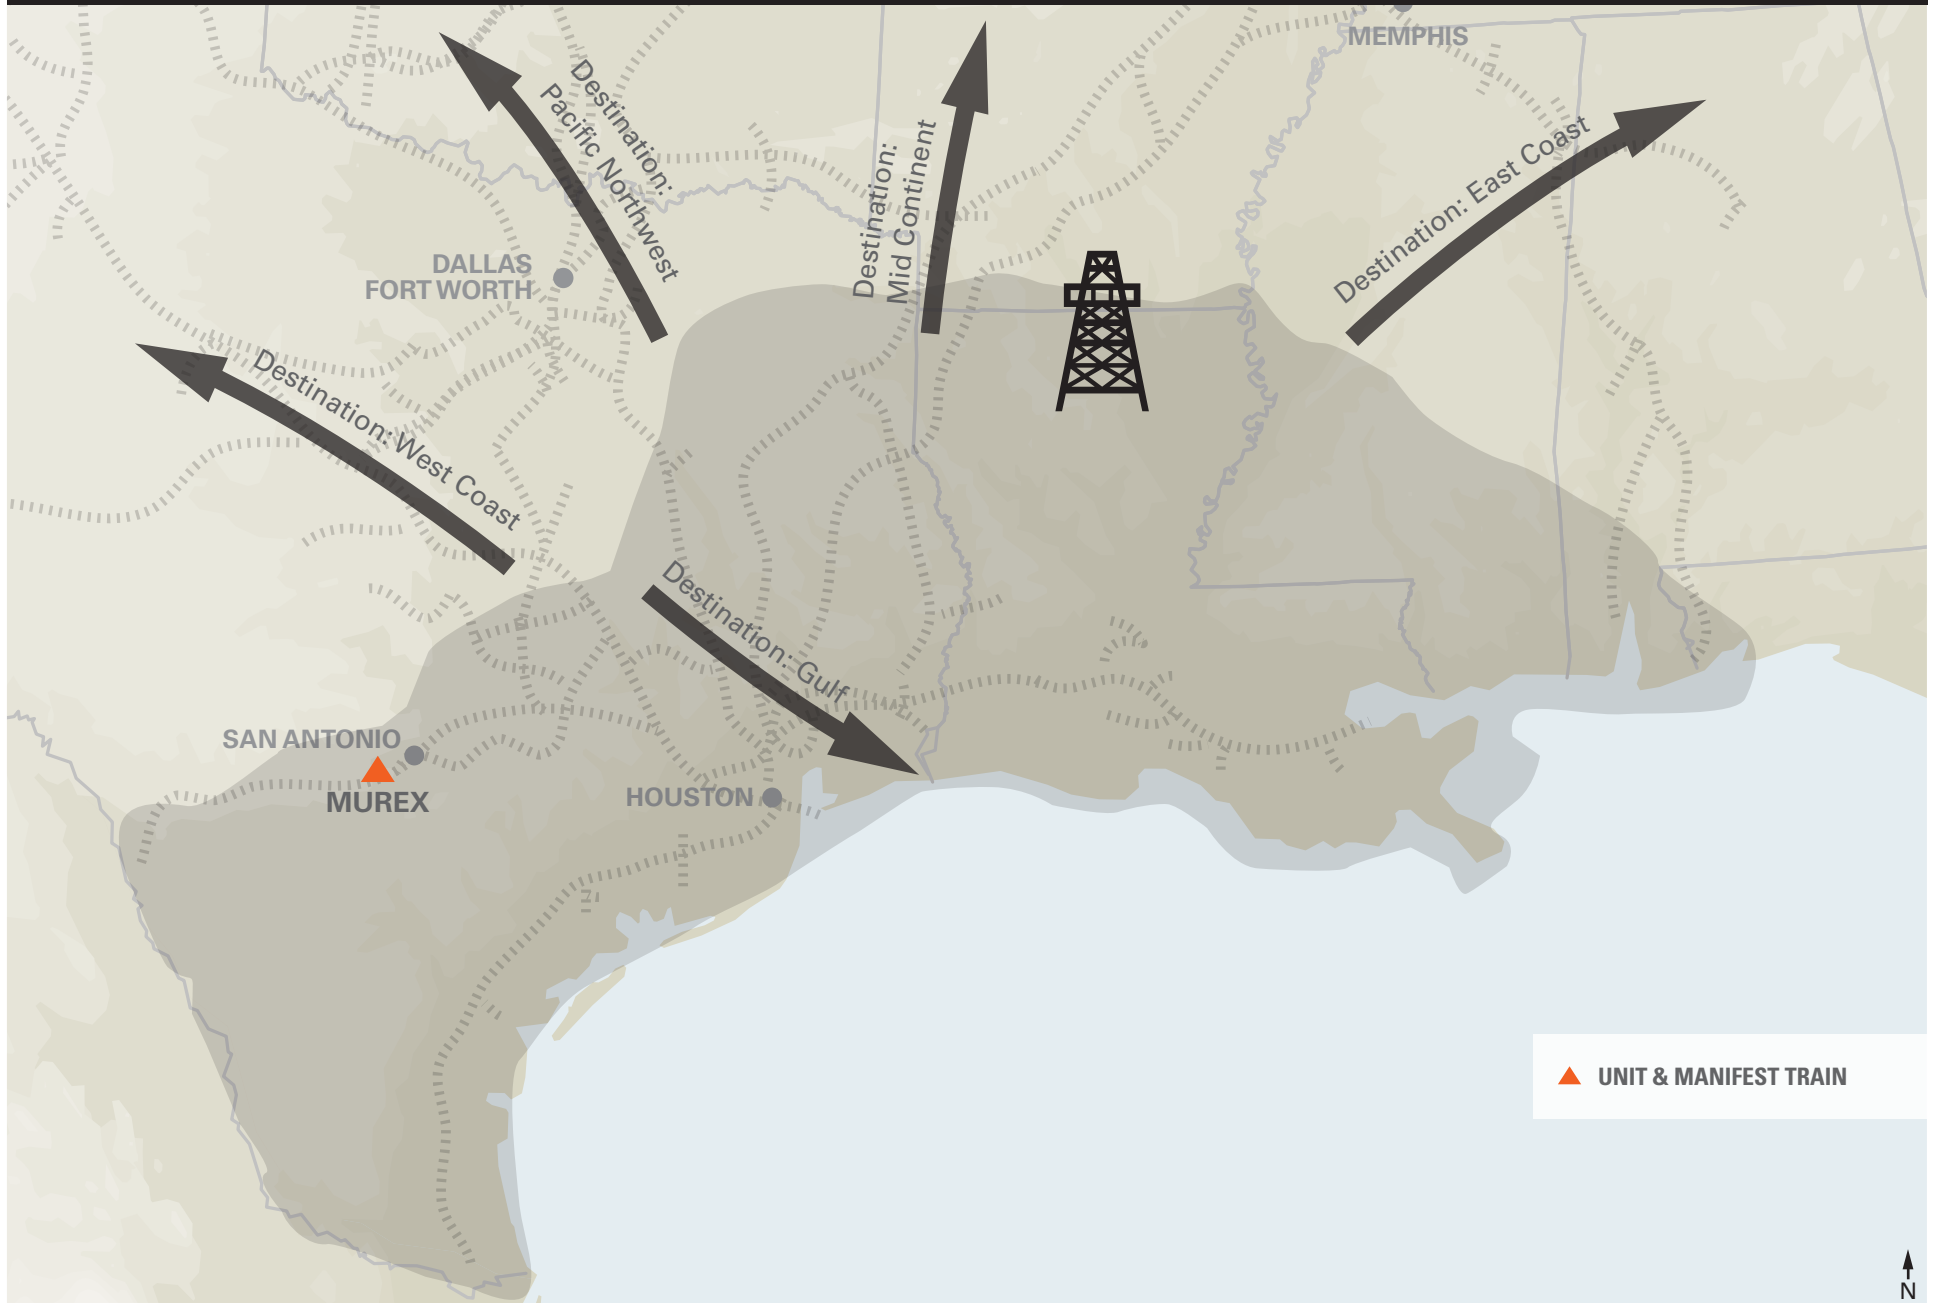

EAGLE FORD MAP

Eagle Ford Existing Facilities

Murex

Hondo, TX

Service: Unit & Manifest Train

Contact: Phil Dalton

Phone: 281-973-9232

pdalton@murextd.com