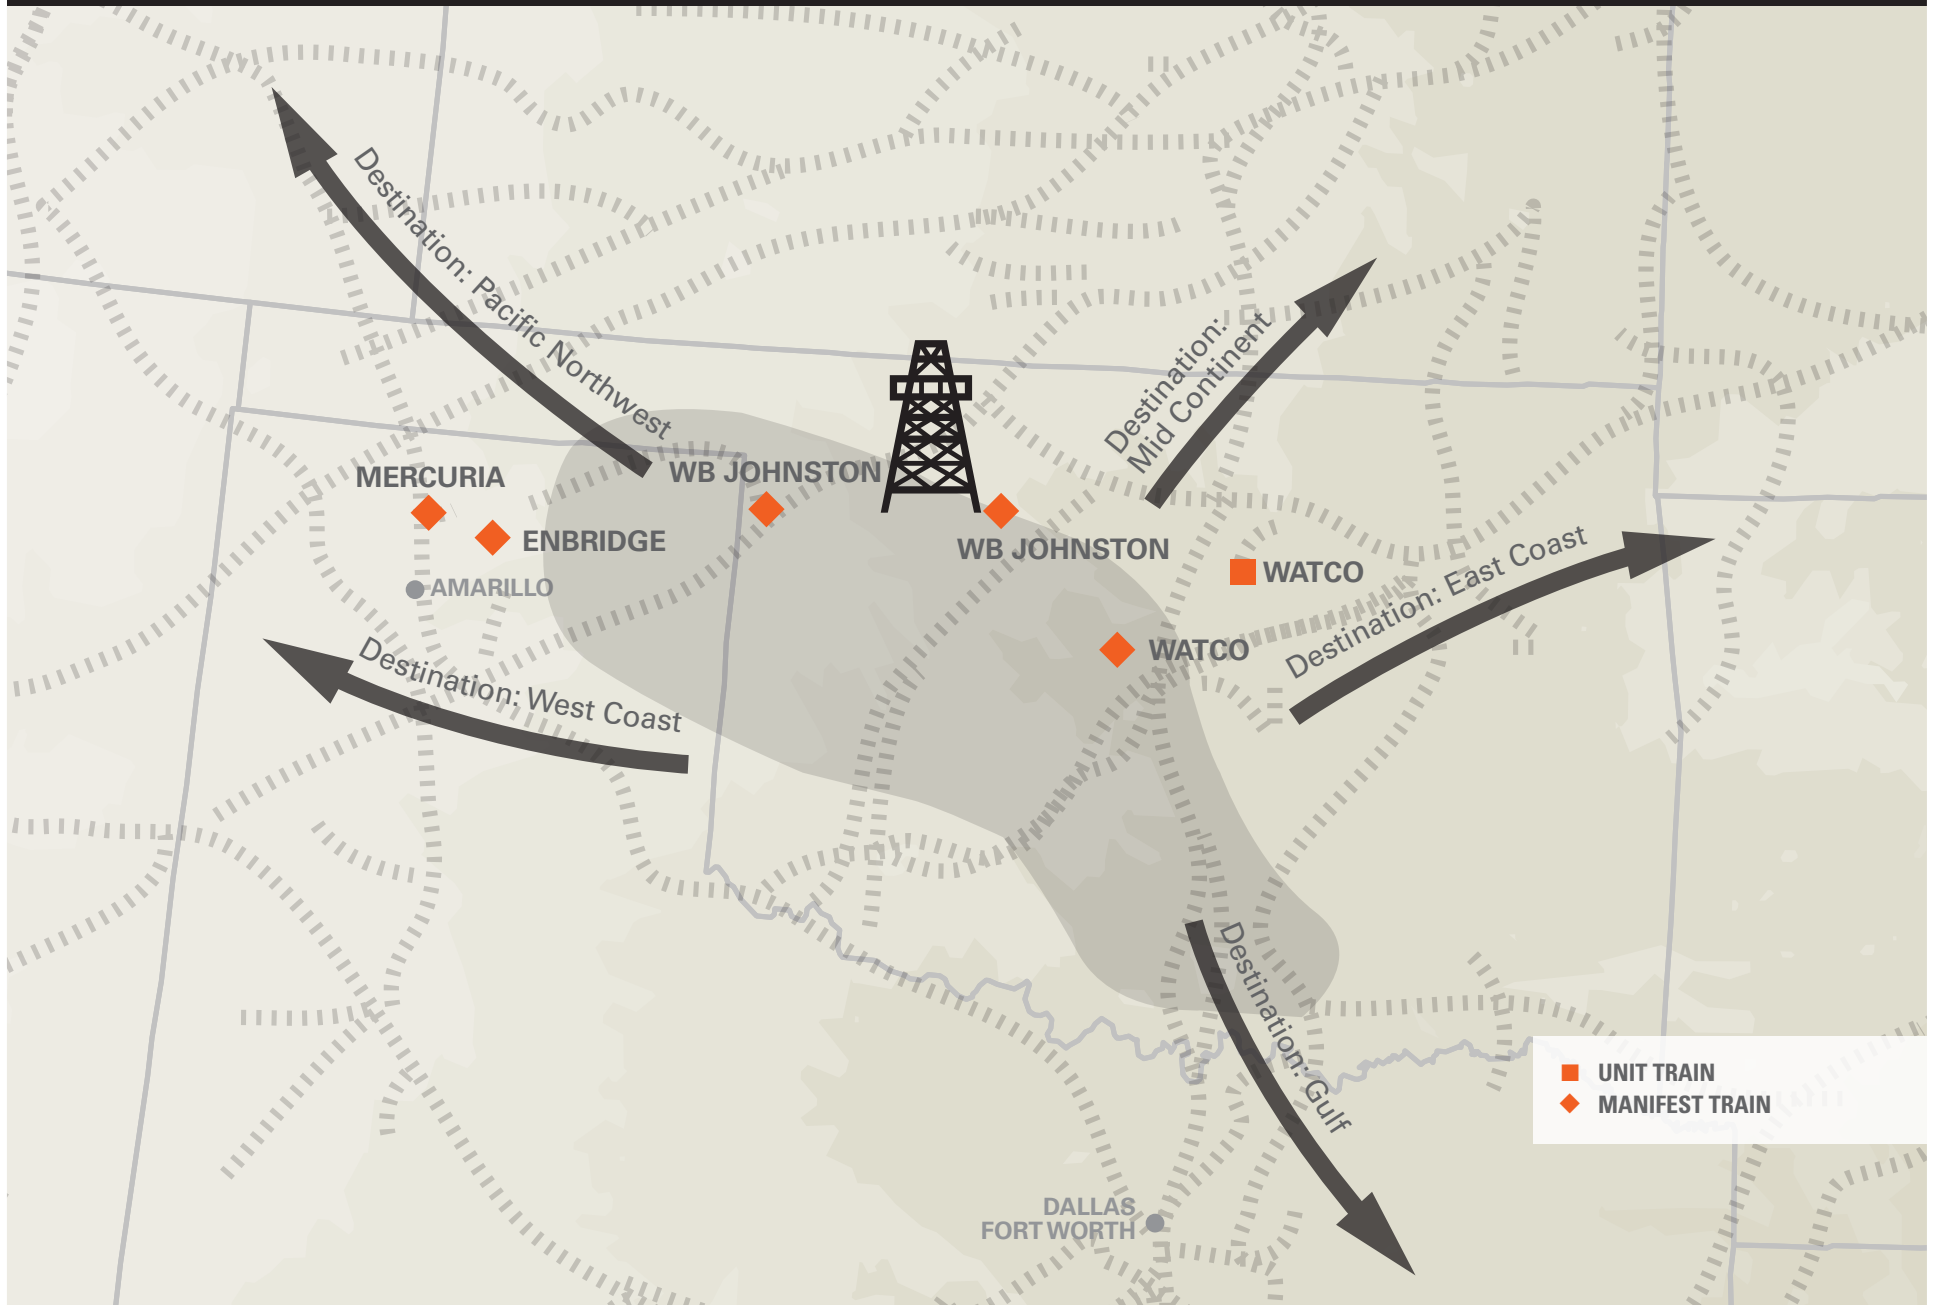

ANADARKO BASIN/GRANITE WASH, WOODFORD, MISSISSIPPIAN LIME MAP

**Anadarko Basin/
Granite Wash, Woodford,
Mississippian Lime
Existing Facilities**

Enbridge

Kings Mill, TX
Service: Manifest Train
Contact: Carmen Baker
Phone: 713-353-5667
carmen.baker@enbridge.com