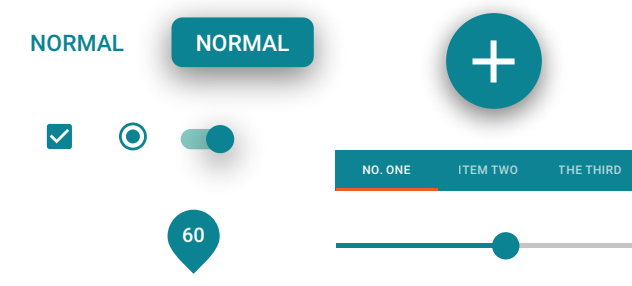

SYSTEM ICONS

For guidance:
<https://material.io/guidelines>

COLOR SWATCHES

Primary

Accent

Secondary

Grayscale

Status / Notifications

BUTTONS / SWITCHES / SEGMENTED CONTROLS

LAYOUT SAMPLES