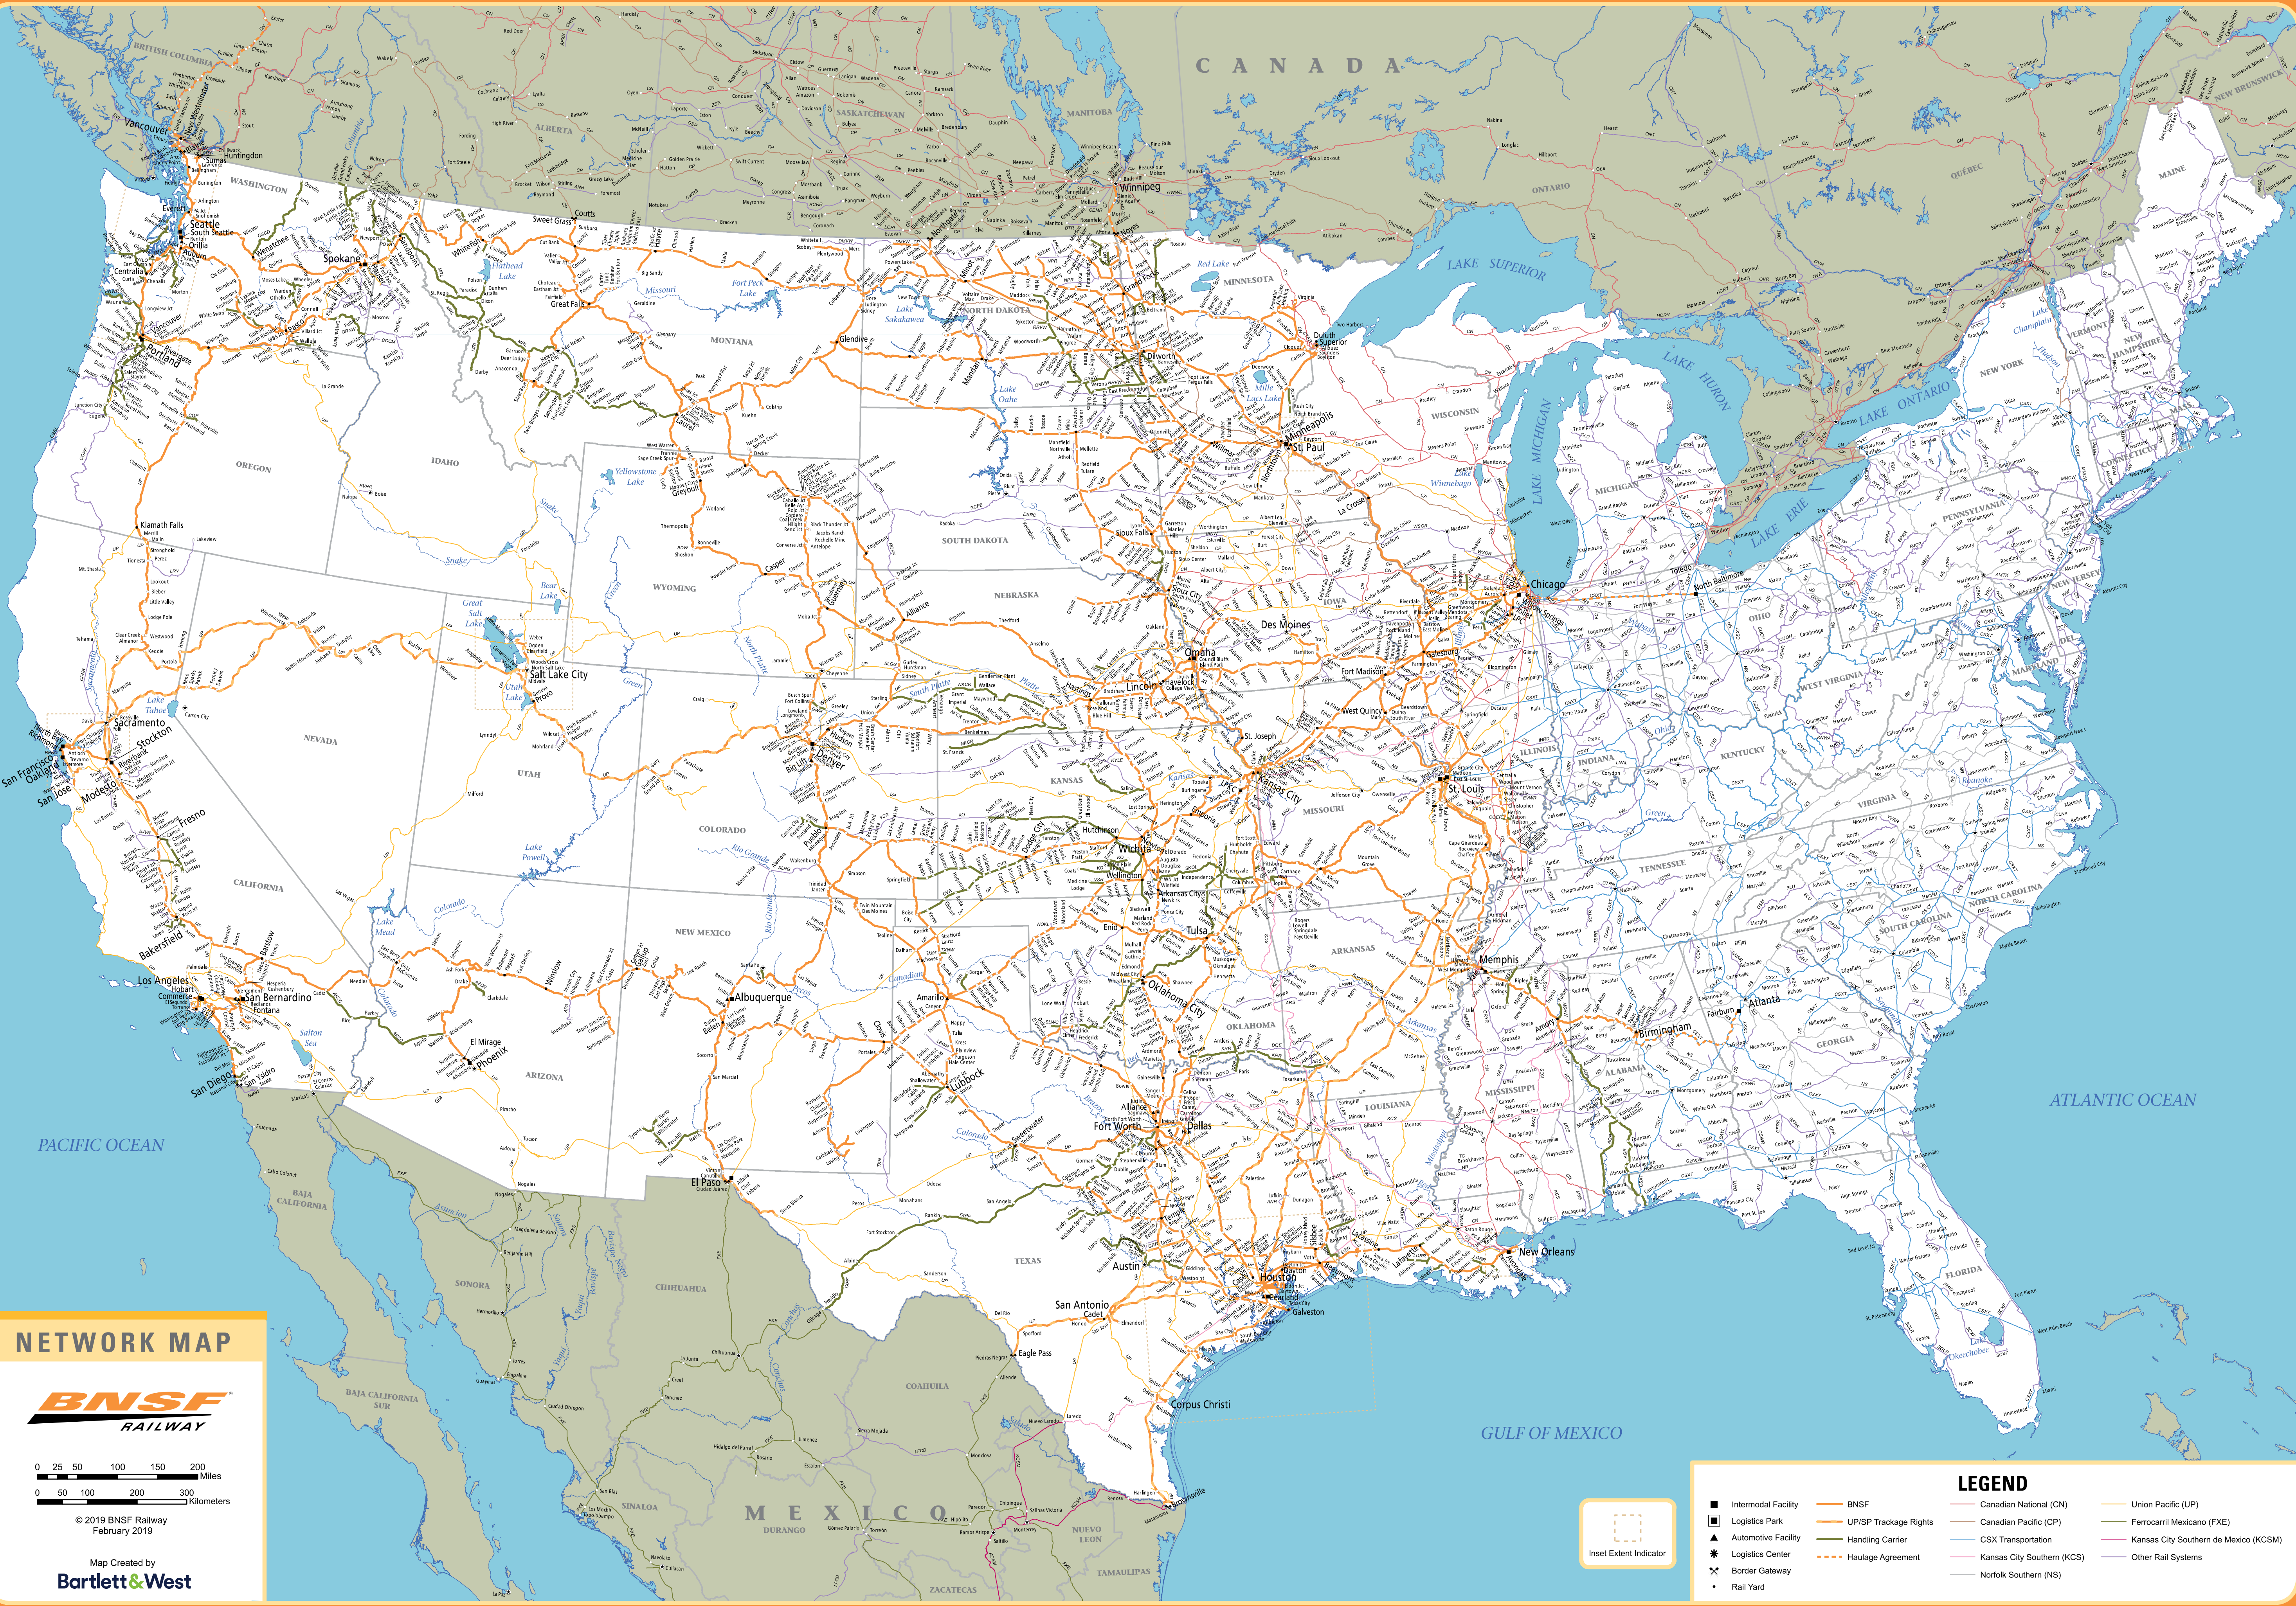

NETWORK MAP

© 2019 BNSF Railway
February 2019

Map Created by
Bartlett & West

Inset Box Indicator

LEGEND			
■ Intermodal Facility	— BNSF	— Canadian National (CN)	— Union Pacific (UP)
▣ Logistics Park	— UP/SP Trackage Rights	— Canadian Pacific (CP)	— Ferrocarril Mexicano (FXE)
▲ Automotive Facility	— Handling Carrier	— CSX Transportation	— Kansas City Southern of Mexico (KCSM)
★ Logistics Center	— Haulage Agreement	— Kansas City Southern (KCS)	— Other Rail Systems
✕ Border Gateway		— Norfolk Southern (NS)	
• Rail Yard