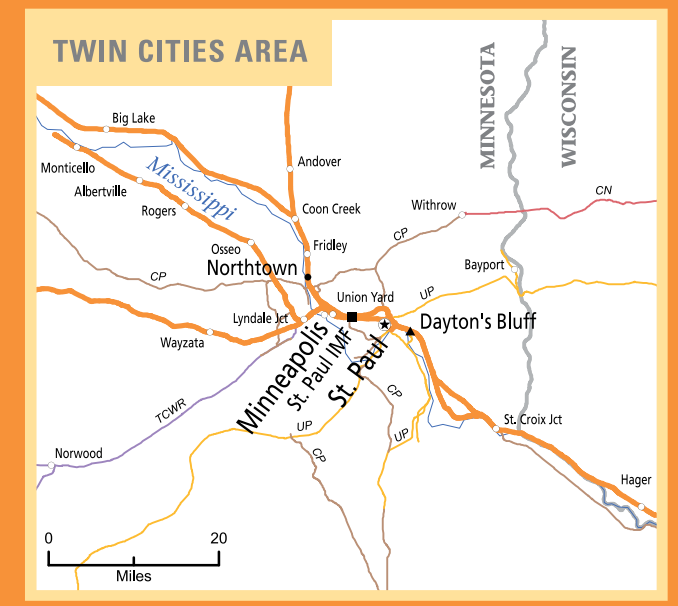

Customer Support: 888-828-BNSF
Report Emergencies: 800-832-5452

BNSF.com
2650 Lou Meek Drive
Fort Worth, Texas 76131-2830

Our vision is to realize
BNSF's tremendous potential
by providing transportation
services that consistently
meet our customers'
expectations.

NETWORK MAP